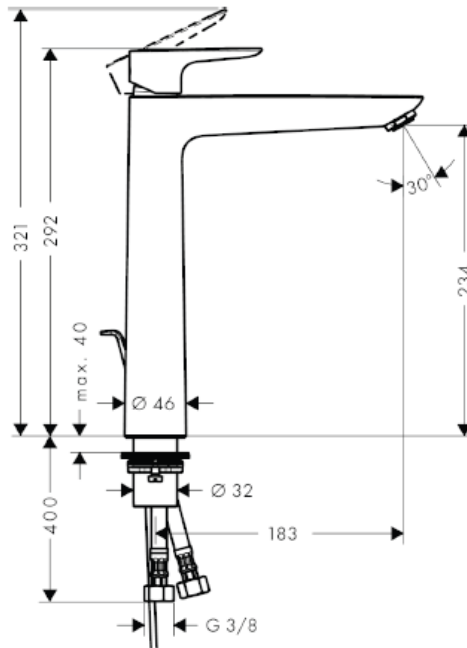

SPECIFICATION SHEET - fittings

BRAND:	hansgrohe	Product Photo:
ORIGIN:	Germany	
SERIES:	Talis E	
PRODUCT DESCRIPTION:	Tall single lever basin mixer 240 for washbowl • with basin pop-up waste 1 1/4" • Flow rate: 5 l./min. at 3 bar • Flow pressure; 1~5 bar (15~70 psi)	
MODEL No.	71716 000	
FINISH/COLOUR:	Chrome-plated	
DIMENSIONS:	292mm height 183mm spout projection	
OPTIONAL MATCHING PARTS:	2x angle valve 1/2"x3/8" basin waste trap	

Technical Informations: Suitable for continous flow water heater

REMINDER: Pipe flushing must be done before faucets are installed. Failure to do so voids the warranty.

Do not use cleaners containing abrasive cleansers, ammonia, bleach, acids, waxes, alcohol, solvents or other products not recommended for chrome.

All information is for reference only, installation shall always be based on the actual product delivered.